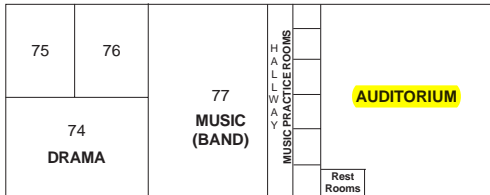

506	507
505	508
504	509
503	510
502	511 Office
501	512 Book Room

002	003 Prep Room	004		
			005	
001		007		006

RESTROOM

WRESTLING ROOM

RALLY COURT

VISUAL AND PERFORMING ARTS CENTER

STUDENT DROP OFF

Exit